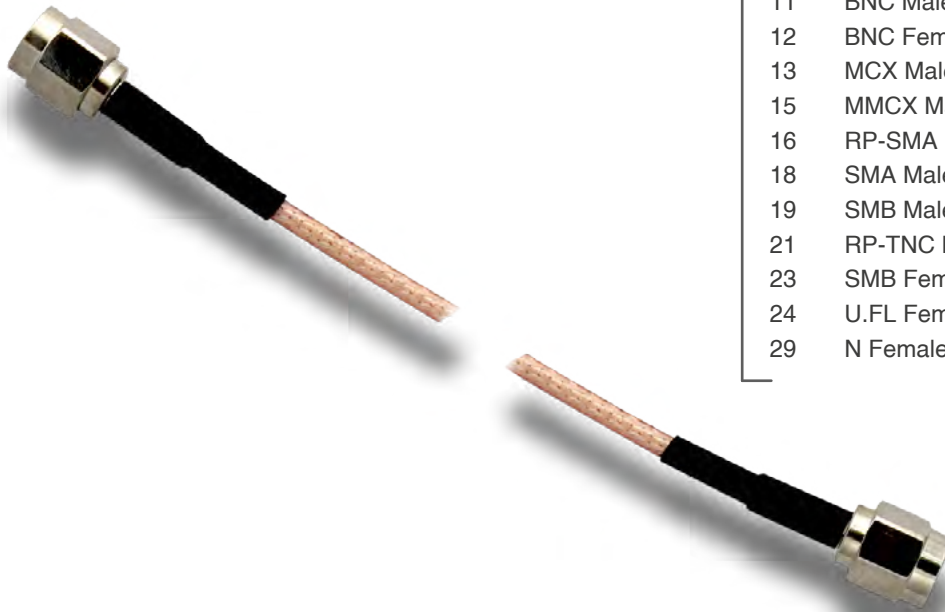

COAX CABLE EXTENSION

SPECIFICATIONS

RF CONNECTOR COUPLER SIDE (bb)

RF CONNECTOR RADIO SIDE (cc)

- 01 RP-SMA Male
- 02 RP-SMA Female
- 03 SMA Male
- 04 SMA Female
- 07 N Male
- 08 N Female
- 09 TNC Male
- 10 TNC Female
- 11 BNC Male
- 12 BNC Female
- 13 MCX Male 90°
- 15 MMCX Male 90°
- 16 RP-SMA Male 90°
- 18 SMA Male 90°
- 19 SMB Male
- 21 RP-TNC Male
- 23 SMB Female
- 24 U.FL Female
- 29 N Female bulkehead

NOMENCLATURE

PT	A	01	03	06
	a	bb	cc	dd

- a** Coax cable type
 - A RG-316
 - B LMR-100A-PVC
 - C I999
- bb** RF Connector Coupler Side
- cc** RF Connector Radio Side
see below
- dd** Coax cable length
 - 06 06" (15 cm)
 - 12 12" (30 cm)
 - 18 18" (45 cm)
 - 24 24" (60 cm)
 - 30 30" (75 cm)