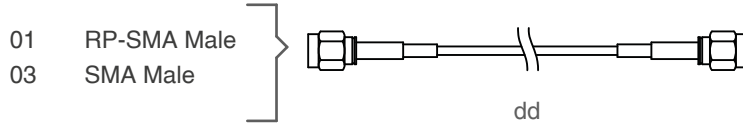

COAX CABLE EXTENSION

SPECIFICATIONS

RF CONNECTOR COUPLER SIDE (bb)

RF CONNECTOR RADIO SIDE (cc)

- 01 RP-SMA Male
- 02 RP-SMA Female
- 03 SMA Male
- 04 SMA Female
- 07 N Male
- 08 N Female
- 09 TNC Male
- 10 TNC Female
- 11 BNC Male
- 12 BNC Female
- 13 MCX Male 90°
- 15 MMCX Male 90°
- 16 RP-SMA Male 90°
- 18 SMA Male 90°
- 19 SMB Male
- 21 RP-TNC Male
- 23 SMB Female
- 24 U.FL Female
- 29 N Female bulkehead

NOMENCLATURE

PT	A	01	03	06
	a	bb	cc	dd

- a** Coax cable type
 - A RG-316
 - B LMR-100A-PVC
 - C I999
- bb** RF Connector Coupler Side
- cc** RF Connector Radio Side
see below
- dd** Coax cable length
 - 06 06" (15 cm)
 - 12 12" (30 cm)
 - 18 18" (45 cm)
 - 24 24" (60 cm)
 - 30 30" (75 cm)